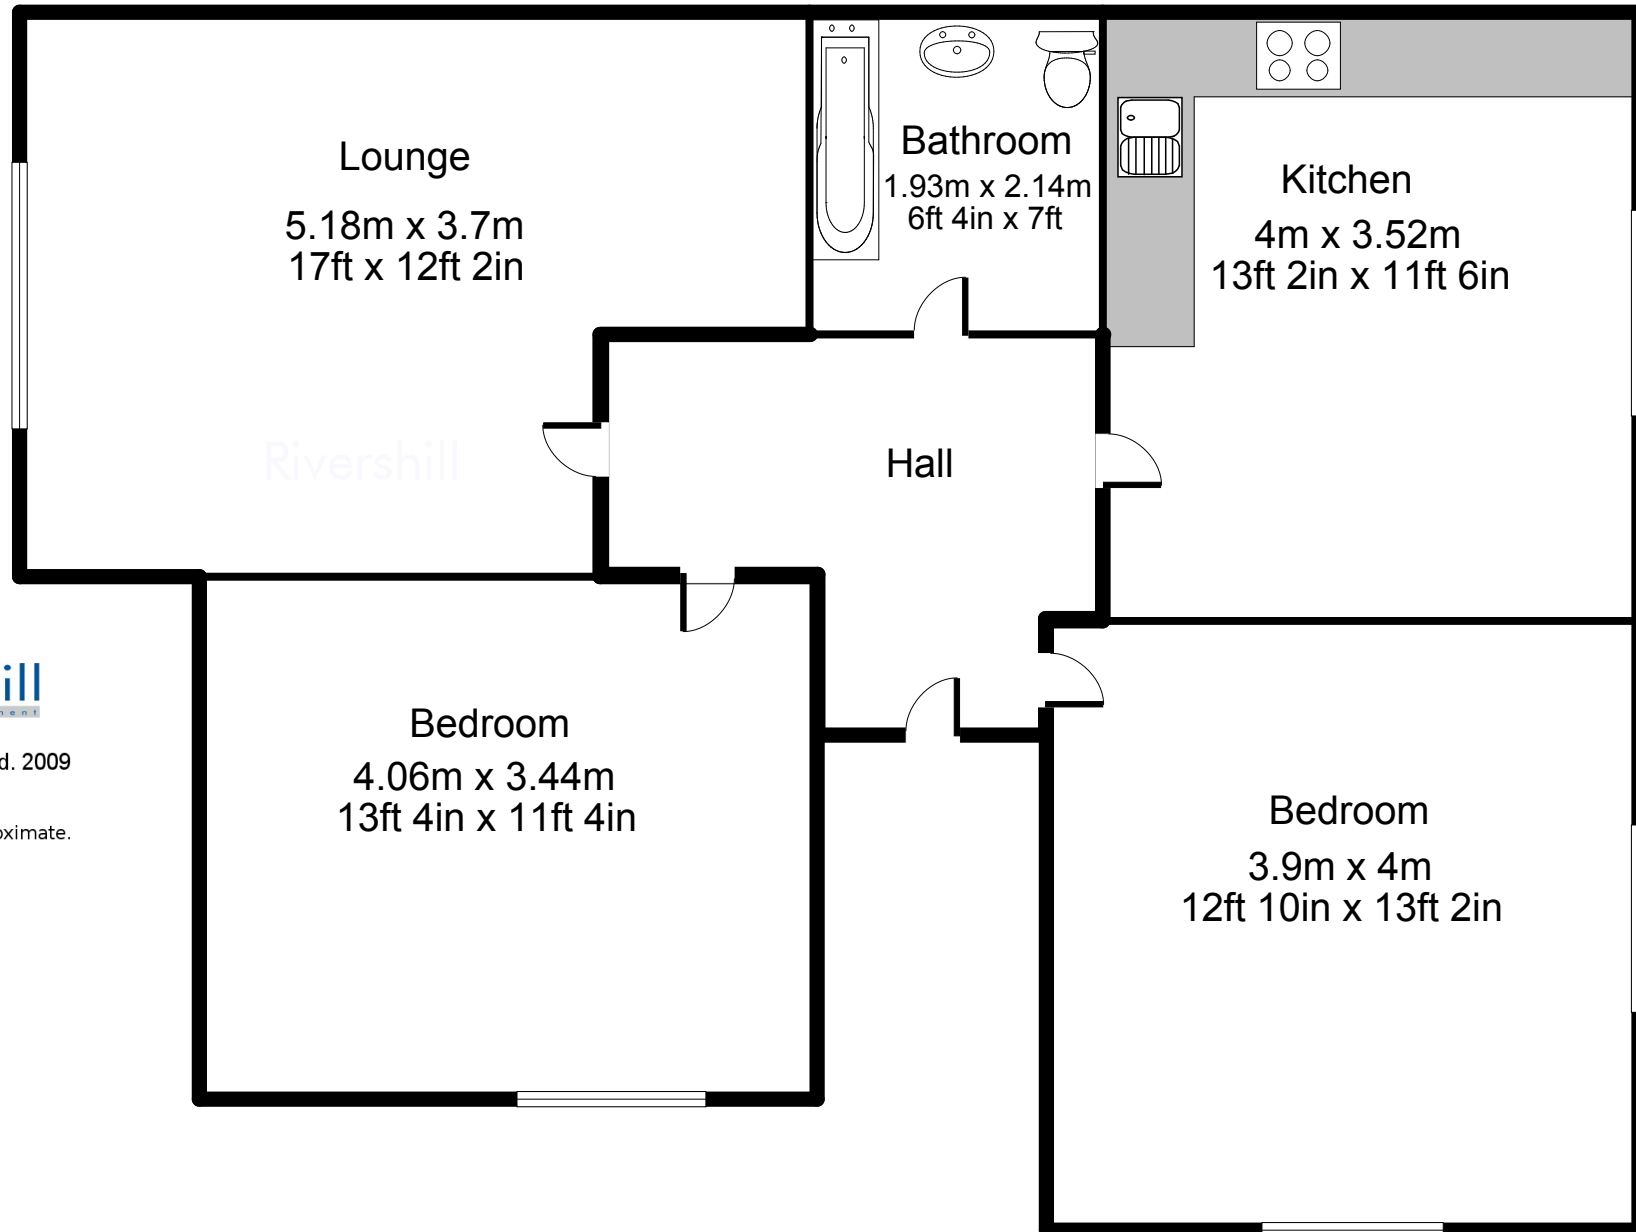

Flat 5, 96 Clyde Road

Rivershill

Rivershill
Property Management

Copyright Rivershill Ltd. 2009

Measurements are approximate.