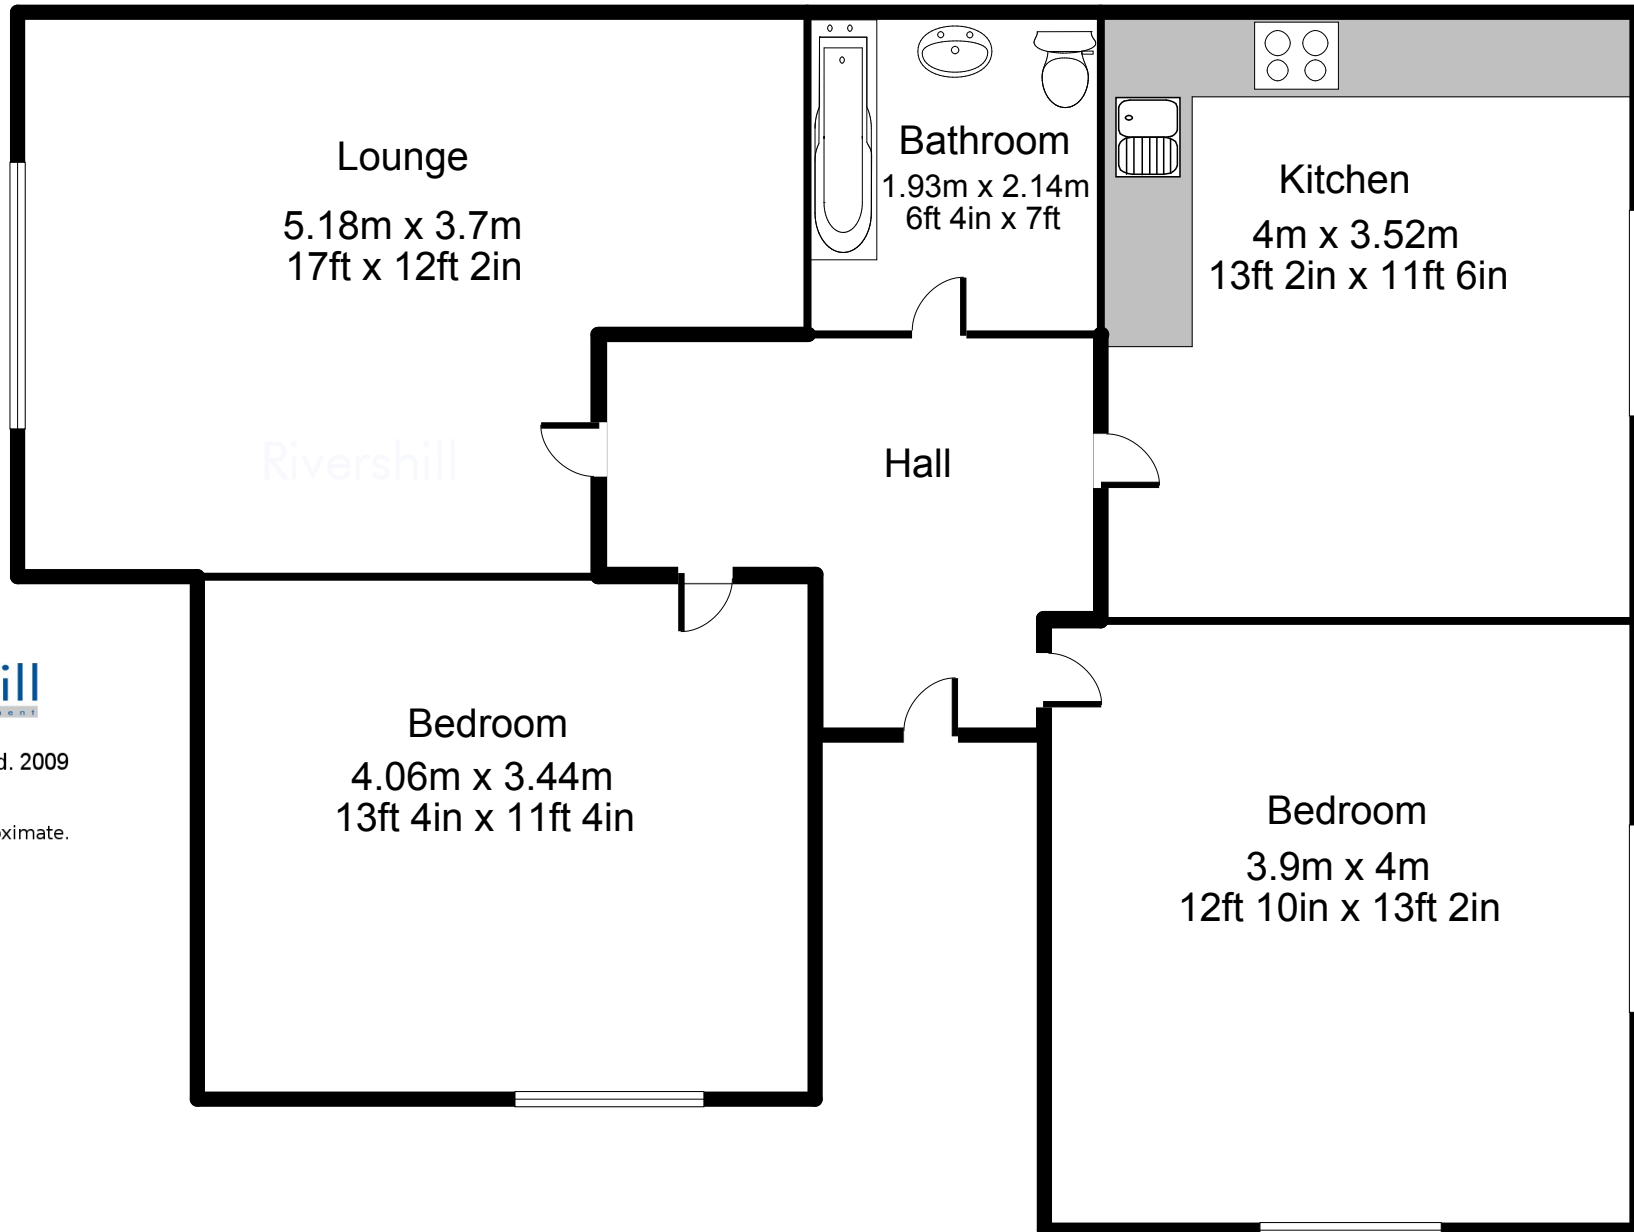

Flat 5, 96 Clyde Road

Rivershill
Property Management

Copyright Rivershill Ltd. 2009

Measurements are approximate.